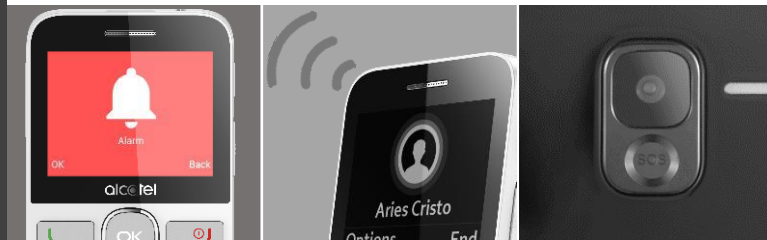

2.4" display

SOS button

2 MP camera

32GB expandable
memory

Wireless
FM radio

Music player

Video player

HAC (hearing aid
compatible)

EASY TO USE

HEAR CLEARLY

KEEP THE
BEST MOMENTS